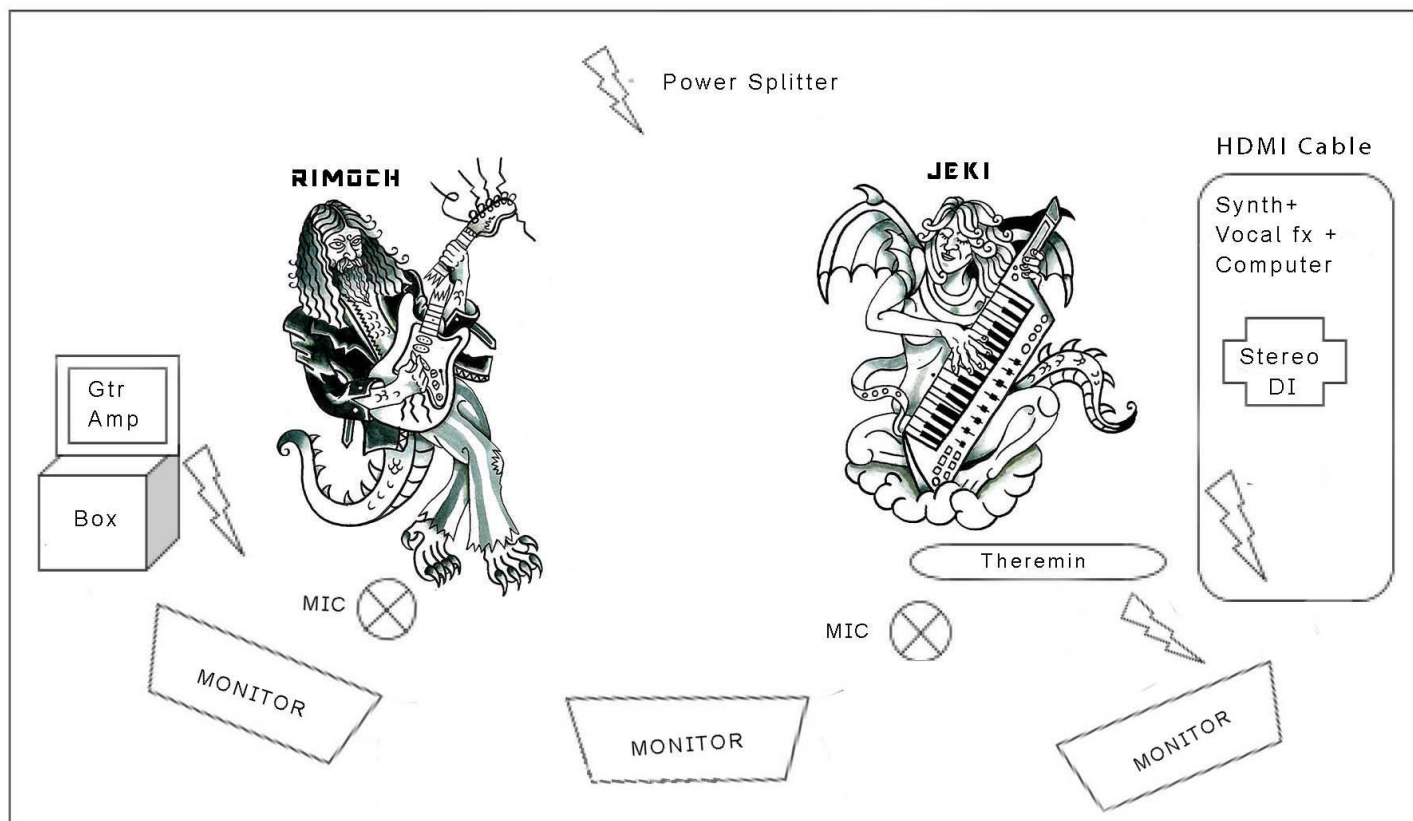

Stage plot

Accommodation

Sleeping - Double bed

Food -

Jeki - Vegan/Vegetarian/ Fish

If possible fresh chilly/ a spicy sauce on the side.

Rimoch - Fish/ Meat/ Vegetarian/ Vegan.

* We like vegetables!